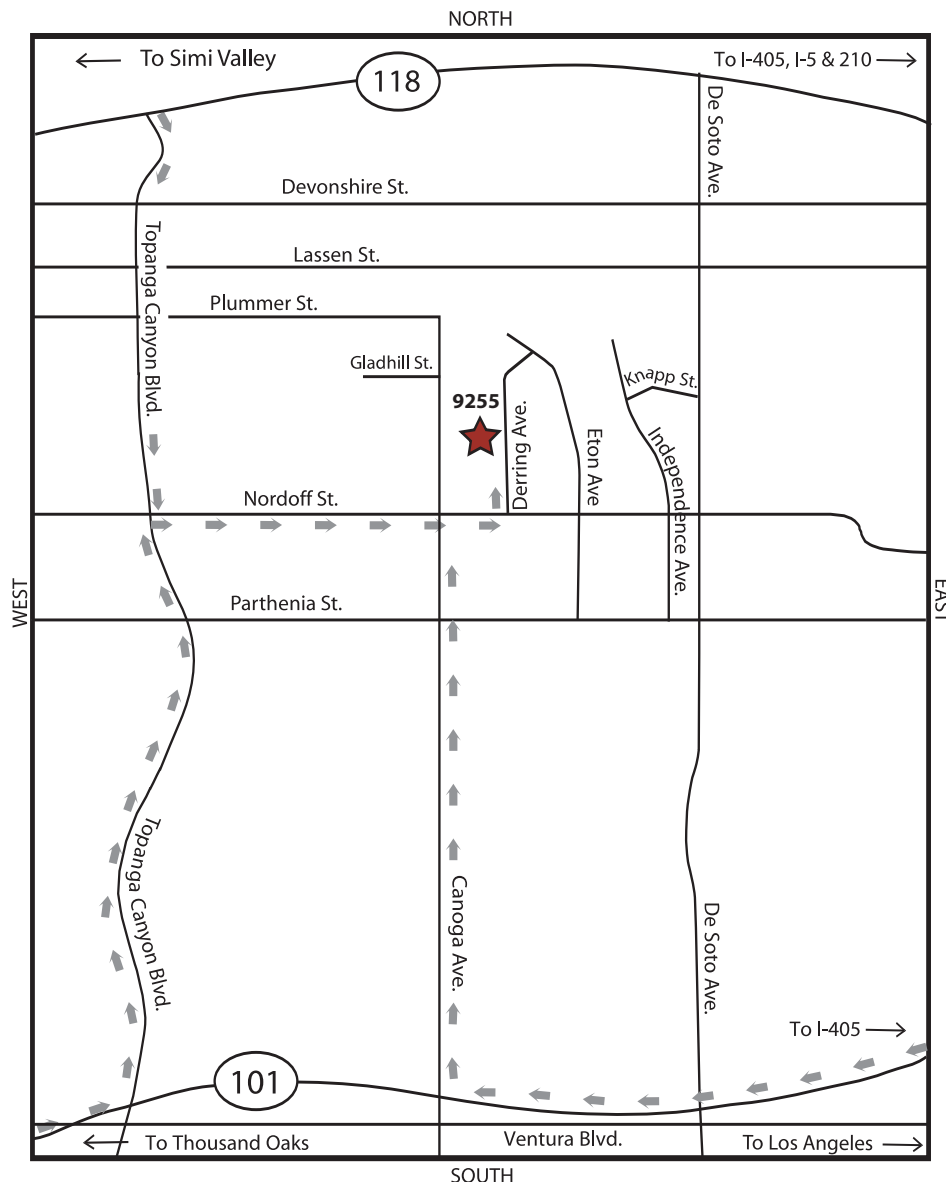

*Visit our new facility.
We look forward to seeing you.*

**From Thousand Oaks/
Ventura**

1. Take US-101 SOUTH
2. Take the VENTURA BLVD. exit for CA-27/TOPANGA CANYON BLVD.
3. Turn SLIGHT RIGHT onto VENTURA BLVD.
4. Turn LEFT onto TOPANGA CANYON BLVD.
5. Turn RIGHT onto NORDHOFF ST.
6. Turn LEFT onto DEERING AVE.
7. End at 9255 DEERING AVE. CHATSWORTH CA

From the Los Angeles

1. Take US-101 NORTH (heading West)
2. Take the CANOGA AVE. exit
3. Turn RIGHT on CANOGA AVE.
4. Turn RIGHT on NORDHOFF ST.
5. Turn LEFT on DEERING AVE.
6. End at 9255 DEERING AVE. CHATSWORTH CA

From the 118

1. Take the TOPANGA CANYON BLVD. exit
2. Turn SOUTH/downhill onto TOPANGA CANYON BLVD.
3. Turn LEFT onto NORDHOFF ST.
4. Turn LEFT onto DEERING AVE.
5. End at 9255 DEERING AVE. CHATSWORTH CA