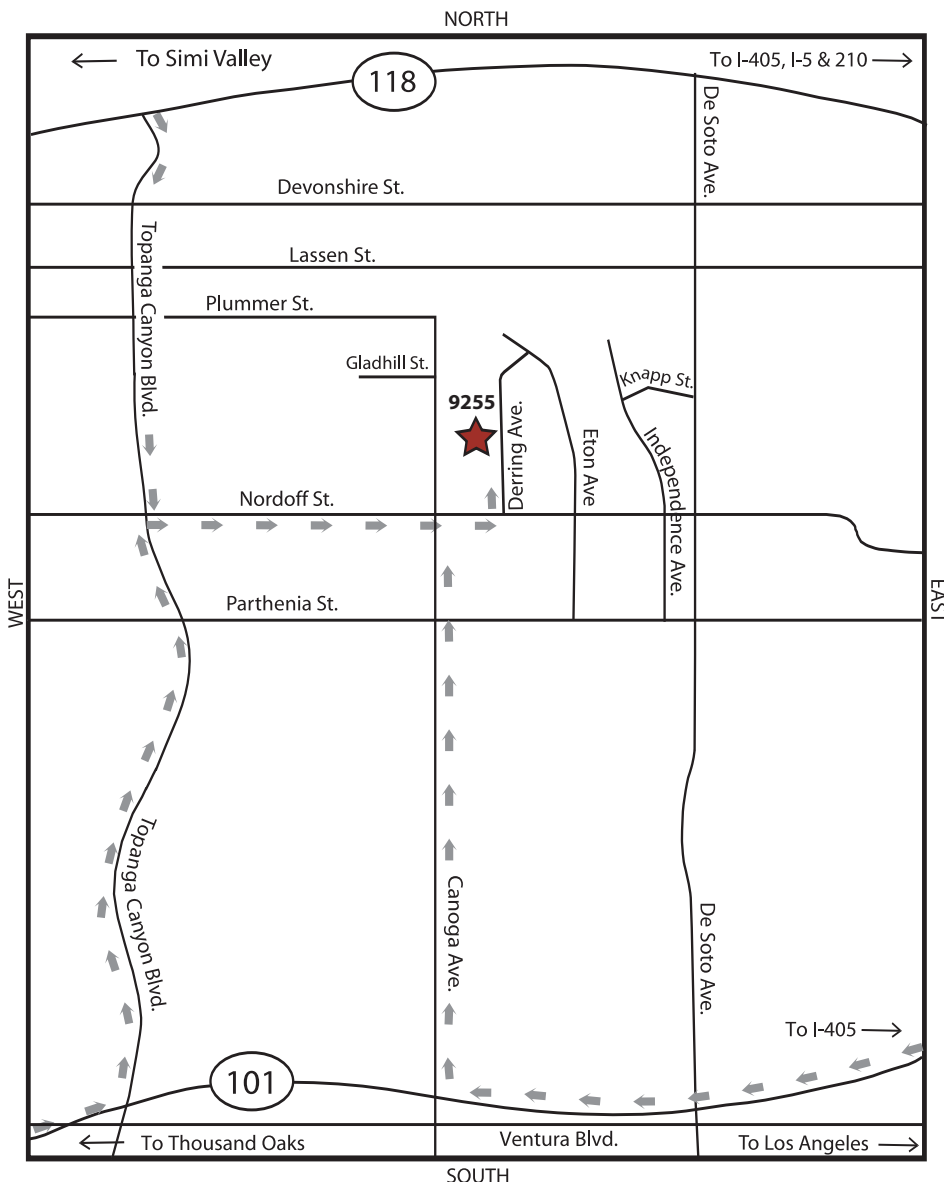

*Visit our new facility.
We look forward to seeing you.*

**From Thousand Oaks/
Ventura**

1. Take US-101 SOUTH
2. Take the VENTURA BLVD. exit for CA-27/TOPANGA CANYON BLVD.
3. Turn SLIGHT RIGHT onto VENTURA BLVD.
4. Turn LEFT onto TOPANGA CANYON BLVD.
5. Turn RIGHT onto NORDHOFF ST.
6. Turn LEFT onto DEERING AVE.
7. End at 9255 DEERING AVE. CHATSWORTH CA

From the Los Angeles

1. Take US-101 NORTH (heading West)
2. Take the CANOGA AVE. exit
3. Turn RIGHT on CANOGA AVE.
4. Turn RIGHT on NORDHOFF ST.
5. Turn LEFT on DEERING AVE.
6. End at 9255 DEERING AVE. CHATSWORTH CA

From the 118

1. Take the TOPANGA CANYON BLVD. exit
2. Turn SOUTH/downhill onto TOPANGA CANYON BLVD.
3. Turn LEFT onto NORDHOFF ST.
4. Turn LEFT onto DEERING AVE.
5. End at 9255 DEERING AVE. CHATSWORTH CA